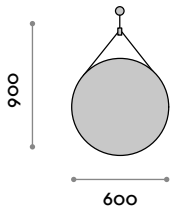

Jupiter

Espejo redondo con marco de metal pintado con polvo

Opcional bajo pedido

- película de seguridad para lotes mínimos (solicitar verificación al departamento técnico)

Marco y cinta

Metal y cuero

Blanco

Negro

Espejo

Plateado

JUP600

Espejo redondo con marco de metal pintado con polvo

- marco de dos colores, negro y blanco
- cinta de cuero ecológico de dos colores, negro y blanco
- grosor del espejo 4 mm

Medidas

L 600 mm / P 32 mm / H 900 mm