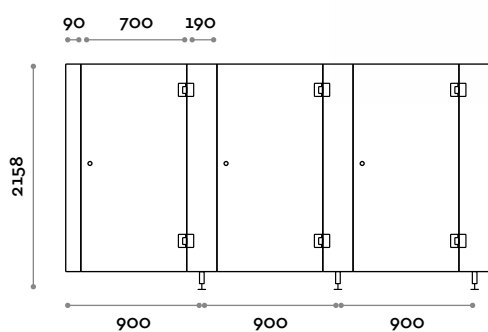

Voox S

Modular system for shower cubicle

- Partition wall fixed to the back wall through AISI 304 steel clamps and clamping screws
- Floor levelling foot, h 10 cm for suspended fixing
- Horizontal junction bar between modules
- Door mounted on AISI 304 steel adjustable hinges.

Doors and partitions in HPL

HPL laminate, thickness 10 mm, classified as self-supporting panel with reaction to fire Euro class Bs1-d0 and formaldehyde release class E1, with rounded corners and bevelled edges

Hardware

The specific structural hardware, entirely designed by fit interiors, is made of AISI 304 steel.

Accessories

- Stainless steel knob
- Stainless steel hook for towels

Possible compositions

A

B