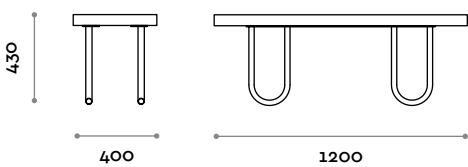

Spider

arch. Simone Micheli

Single seat rounded bench in laminated MDF, polished inox steel legs.

Legs
Stainless steel

Seat
Finishes

SPIDER120