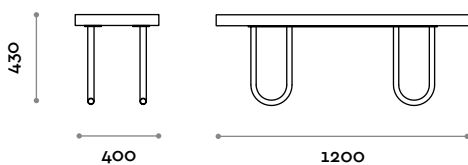

Piètement

Acier inox

Brillant

Assise

Finitions

THE SWATCH BOOK

SPIDER120

SPIDER180