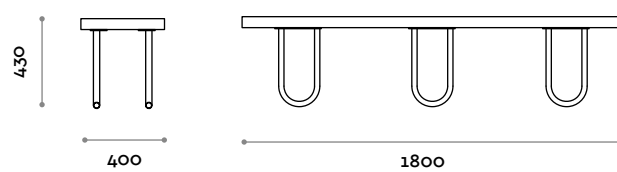

Piètement

Acier inox

Brillant

Assise

Finitions

THE SWATCH BOOK

SPIDER120

SPIDER180