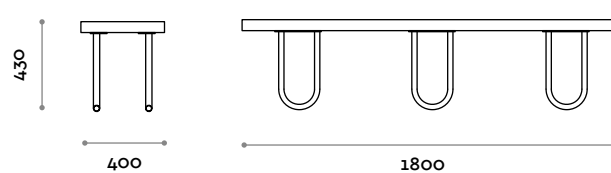

Panca singola in MDF laminato, gambe in acciaio inox finitura lucida.

Gambe
Acciaio inox
Lucido

Seduta
Finiture
THE SWATCH BOOK

SPIDER120

SPIDER180

Spider

arch. Simone Micheli

Single seat rounded bench in laminated MDF, polished inox steel legs.