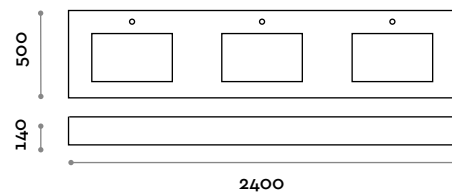

Sink shelf with integrated sink, made in laminate PVC with inox steel basin. Removable bottom included.

Shelf and sink

Finishes

Fenix

0032
White

0720
Black

0724
Grey

SIMPLE 1CF

SIMPLE 2CF

SIMPLE 3CF

Faucets