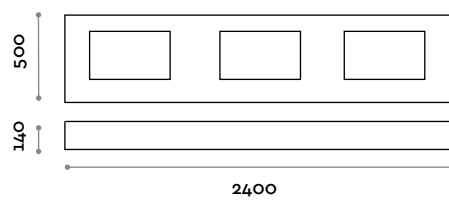

Simple

Sink shelf with integrated sink, made in laminate PVC with inox steel basin. Removable bottom included.

Shelf and sink

Finishes

Fenix

SIMPLE 1

SIMPLE 2

SIMPLE 3

Faucets

RUBIO3
Single lever built-in faucet for sink, complete with built-in parts.

RUBIO4
Single lever built-in faucet for sink with cover, complete with built-in parts.