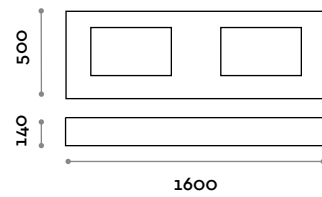

Simple

Sink shelf with integrated sink, made in laminate PVC with inox steel basin. Removable bottom included.

Shelf and sink

Finishes

Fenix

SIMPLE 1

SIMPLE 2

SIMPLE 3

Faucets

RUBIO3
Single lever built-in faucet for sink, complete with built-in parts.

RUBIO4
Single lever built-in faucet for sink with cover, complete with built-in parts.