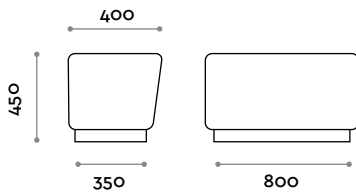

Round

Bench to be put in front of lockers or island composition covered in Fireproof eco-leather (UNI 9175 class 1M certification).

Optional upon request

Skirting board in three colors: silver, black, white.

Seat

Eco-leather

PSG80S

PSG120S

PSGANG

Skirting board