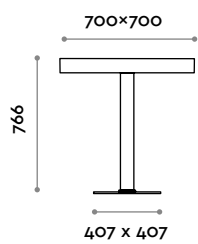

Quadra

Table with base in cast iron, square column in steel, tops in 36 mm thick melamin chipboard.

Top
Finishes

THE SWATCH BOOK

Frame

Stainless steel

1
Black

2
Dusky

QUADRA C

QUADRA F