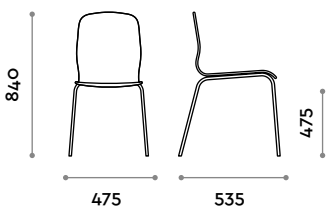

Pretty

Steel frame chair with fire-retardant foam upholstery and covered in eco-leather with visible stitching.

Seat

Eco-leather

A
Black

B
Dark grey

C
Beige

Frame

Steel

Polished
chrome

PRETTY