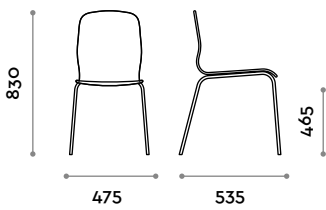

C
Cappuccino

Bastidor

Acero

Cromado
brillante

MILOS

follow us

**fit
interiors**

**furniture for gyms,
health and golf clubs,
spa&wellness, hotel,
medical and corporate**