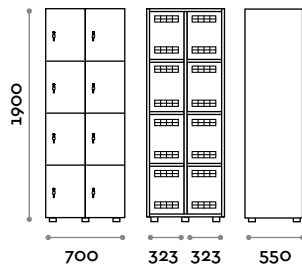

### Structure

Finishes

Anthracite

Cashmere

**MAS4S**  
Single column 4-tier locker

**MAS4D**  
Double column 4-tier locker, 8 doors

**MAS4T**  
Triple column 4-tier locker, 12 doors

**MASKID1**