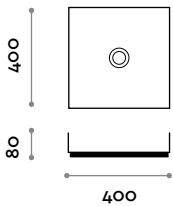

Lamina

Waschbecken aus Edelstahl für Aufsatzmontage, mit blindem Auslauf für freien Abfluss.

Waschbecken Edelstahl

LAMINA40

LAMINA60

LAMINA100

Mischarmatur

LAMSIF

Zylindersiphon, Verchromte Ausführung für Modell Lamina

RUBIO2
Einhebel-Mischarmatur für Aufsatzmontage auf Waschbecken, Bedienhebel.

RUBIO3
Einhebel-Mischarmatur in Wandmontageausführung, komplett mit Bedienhebel und Wandeinbauteilen.

RUBIO4
Einhebel-Mischarmatur in Wandmontageausführung auf Platte, komplett mit Bedienhebel und Wandeinbauteilen.