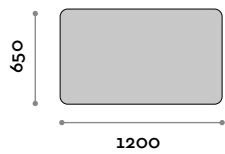

Angoli retti

JUSTC1

Angoli arrondati

JUSTC2

Angoli arrondati

JUSTC3

Angoli arrondati

Just

Wall hung mirrors

- Safety film
- Mirror thickness mm 4
- Horizontal or vertical fastening

Mirror

Silver

JUST1

Square corners

JUST2

Square corners

JUST3

Square corners

JUSTC1

Rounded corners

JUSTC2

Rounded corners

JUSTC3

Rounded corners