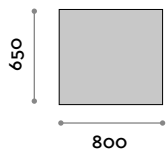

Angoli retti

JUSTC1

Angoli arrondati

JUSTC2

Angoli arrondati

JUSTC3

Angoli arrondati

Just

Wall hung mirrors

- Safety film
- Mirror thickness mm 4
- Horizontal or vertical fastening

Mirror

Silver

JUST1

Square corners

JUST2

Square corners