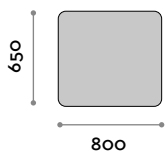

JUSTC1

Rounded corners