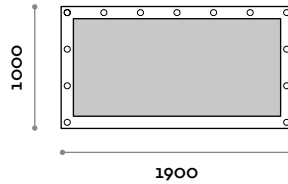

DESIGN FIRST.

**Bro
add
way**

fit interiors

Broadway

Italiano	3
English	4
Deutsch	5
Français	6
Español	7

Broadway

Specchiera modello camerino, cornice con bulbi LED
• 2700K° a luce calda, 4W a lampadina.

Cornice

Finiture

THE SWATCH BOOK

Specchio

Argento

BROADWAYC10

BROADWAYC19

Broadway

Dressing room vanity unit with framed lighted mirror
• 4W 2700K warm white LED light bulbs.

Frame

Finishes

THE SWATCH BOOK

Mirror

Silver

BROADWAYC10

BROADWAYC19

Broadway

Garderobenraum-Spiegel, Rahmen mit LED-Glühbirnen
• 2700K° Warmlicht, 4 W je Glühbirne.

Rahmen

Ausführungen

THE SWATCH BOOK

Spiegel

Silber

BROADWAYC10

BROADWAYC19