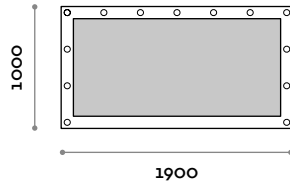

DESIGN FIRST.

**Bro
add
way**

fit interiors

Broadway

Italiano	3
English	4
Deutsch	5
Français	6
Español	7

Broadway

Specchiera modello camerino, cornice con bulbi LED
• 2700K° a luce calda, 4W a lampadina.

Cornice

Finiture

THE SWATCH BOOK

Specchio

Argento

BROADWAYC10

BROADWAYC19

Broadway

Dressing room vanity unit with framed lighted mirror
• 4W 2700K warm white LED light bulbs.