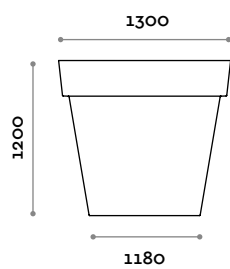

Vaso

Polietilene opaco

A
Bianco

B
Antracite

C
Rosso oriente

D
Blu Petrolio

E
Grigio tortora

BIG 1

BIG 2

Big

Polyethylene vase, matt finish, 100% recyclable, large size. For indoor and outdoor use.

Vase

Matt polyethylene

A
White

B
Anthracite

C
Oriental red

D
Petroleum

E
Dove grey

BIG 1

BIG 2

Big

Sehr große Vase aus Polyethylen in matter Ausführung, 100% recycelbar. Für Außen- und Innenbereiche.

Vase

Polyethylen matt