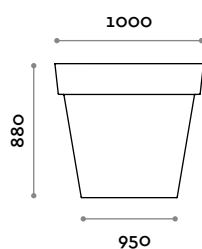

— **g** **Bi**

DESIGN FIRST.

fit interiors

fit interiors — designed and produced in italy

Big

Italiano	3
English	4
Deutsch	5
Français	6
Español	7

Big

Vaso in polietilene, finitura opaca, 100% riciclabile, di grandi dimensioni. Per esterni e interni.

Vaso

Polietilene opaco

A
Bianco

B
Antracite

C
Rosso oriente

D
Blu Petrolio

E
Grigio tortora

BIG 1

BIG 2

Big

Polyethylene vase, matt finish, 100% recyclable, large size. For indoor and outdoor use.

Vase

Matt polyethylene

A
White

B
Anthracite

C
Oriental red

D
Petroleum

E
Dove grey

BIG 1

BIG 2

Big

Sehr große Vase aus Polyethylen in matter Ausführung, 100% recycelbar. Für Außen- und Innenbereiche.

Vase

Polyethylen matt