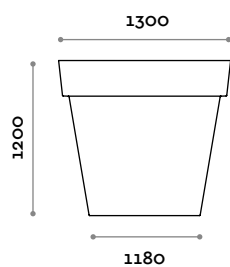

— **g** **Bi**

DESIGN FIRST.

fit interiors

fit interiors — designed and produced in italy

Big

Italiano	3
English	4
Deutsch	5
Français	6
Español	7

Big

Vaso in polietilene, finitura opaca, 100% riciclabile, di grandi dimensioni. Per esterni e interni.

Vaso

Polietilene opaco

A
Bianco

B
Antracite

C
Rosso oriente

D
Blu Petrolio

E
Grigio tortora

BIG 1

BIG 2

Big

Polyethylene vase, matt finish, 100% recyclable, large size. For indoor and outdoor use.

Vase

Matt polyethylene

A
White

B
Anthracite

C
Oriental red

D
Petroleum

E
Dove grey

BIG 1

BIG 2

Big

Sehr große Vase aus Polyethylen in matter Ausführung, 100% recycelbar. Für Außen- und Innenbereiche.

Vase

Polyethylen matt