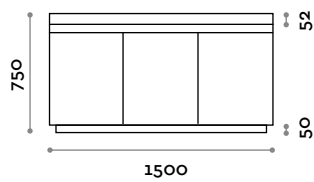

ACCSINKD150

ACCSINKD200

Shelf in laminated marine plywood (Sink and water tap not included)

Shelf and leg

Finishes

ACCSINK

SINGAM

Leg in laminated marine plywood
W 70 mm / D 547 mm / H 650/800 mm