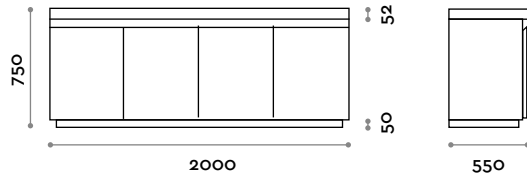

ACCSINKD150

ACCSINKD200

Shelf in laminated marine plywood (Sink and water tap not included)

Shelf and leg

Finishes

ACCSINK

SINGAM

Leg in laminated marine plywood
W 70 mm / D 547 mm / H 650/800 mm