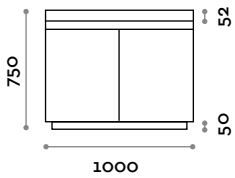

ACCSINKD150

ACCSINKD200

Shelf in laminated marine plywood (Sink and water tap not included)

Shelf and leg

Finishes

ACCSINK

SINGAM

Leg in laminated marine plywood
W 70 mm / D 547 mm / H 650/800 mm